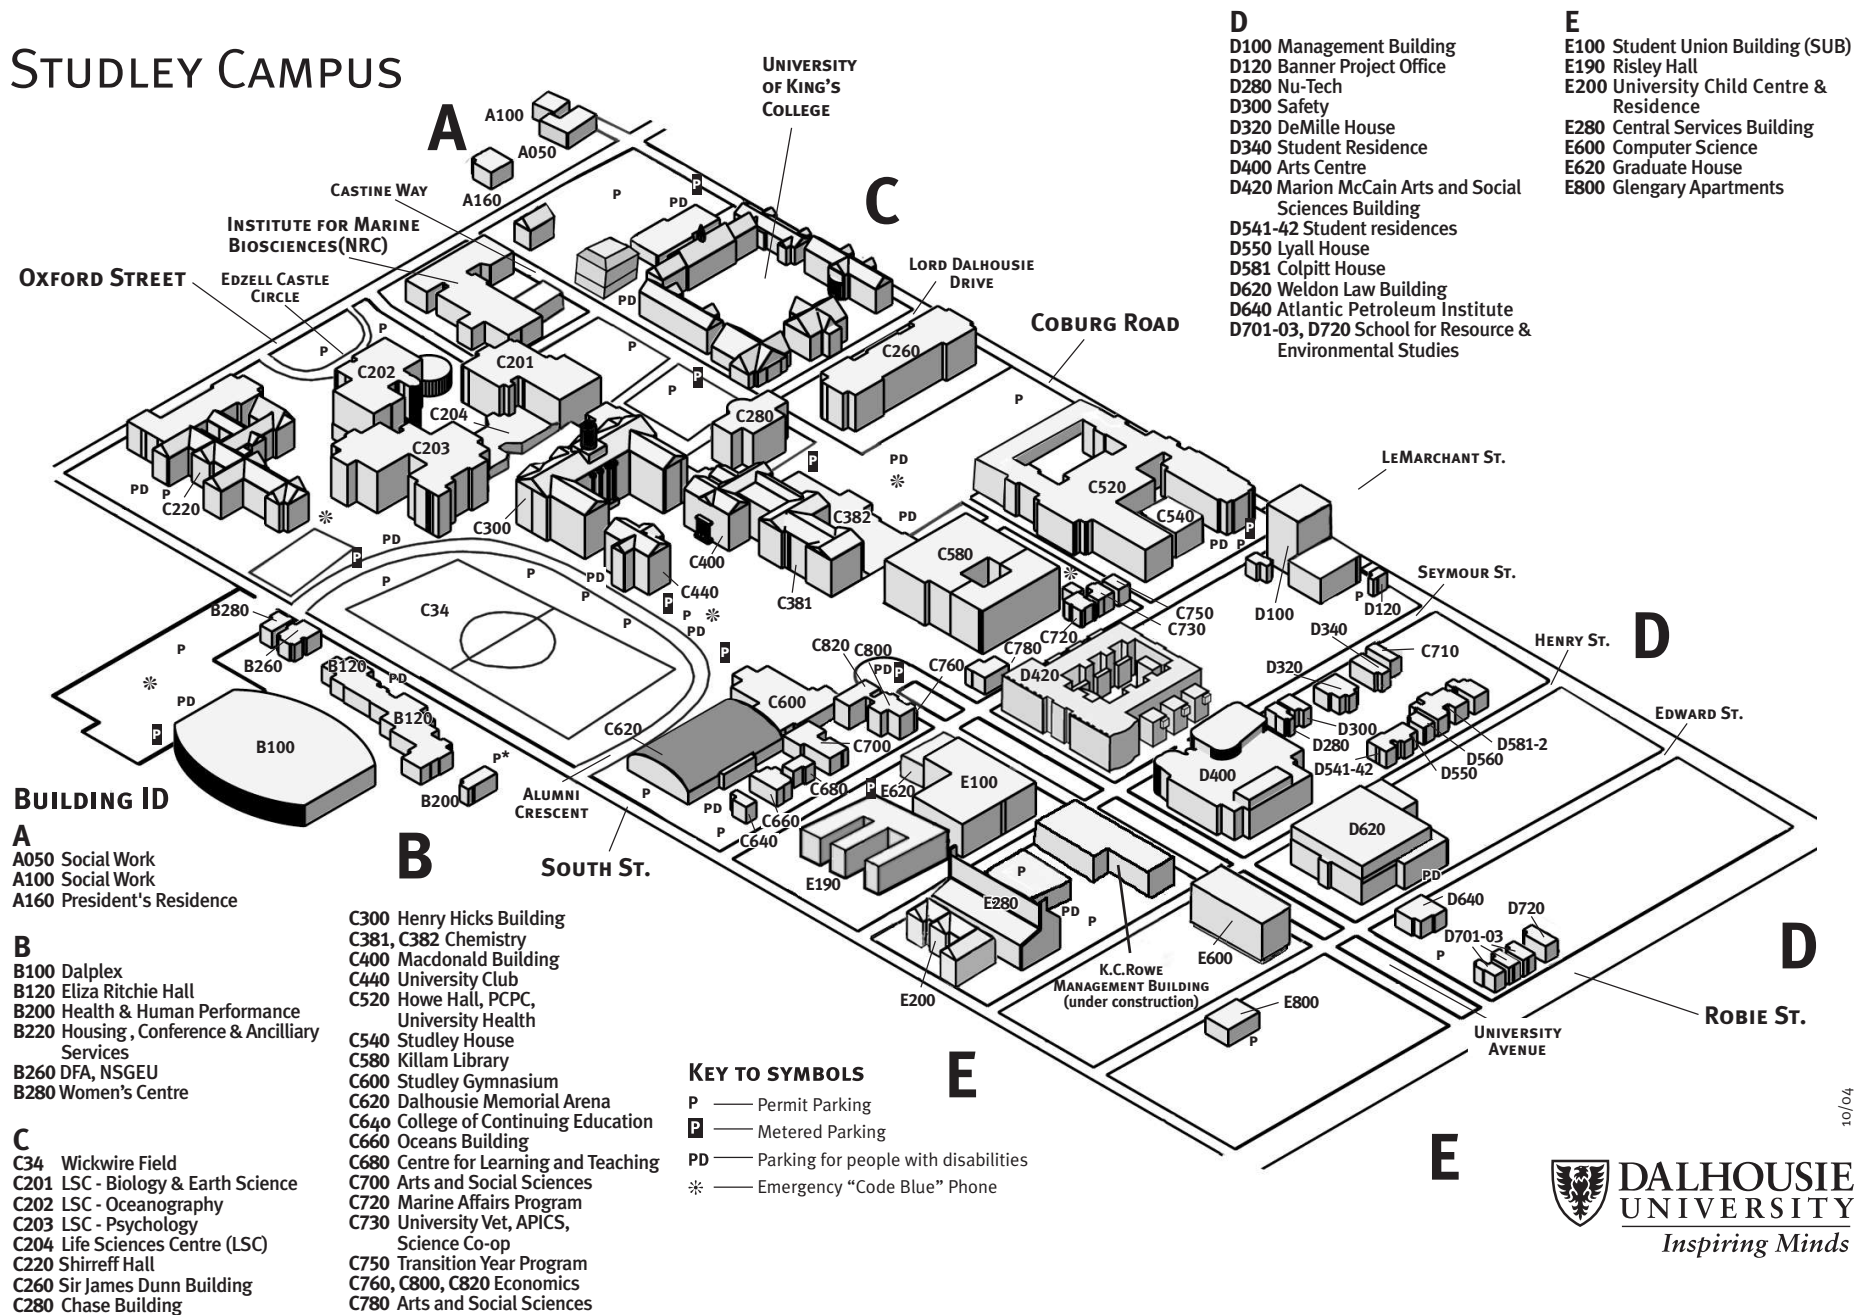

DALHOUSIE UNIVERSITY CAMPUS

S T U D L E Y • C A R L E T O N • S E X T O N

STUDLEY CAMPUS

BUILDING ID

- A**
 A050 Social Work
 A100 Social Work
 A160 President's Residence

- B**
 B100 Dalplex
 B120 Eliza Ritchie Hall
 B200 Health & Human Performance
 B220 Housing, Conference & Ancillary Services
 B260 DFA, NSGEU
 B280 Women's Centre

- C**
 C34 Wickwire Field
 C201 LSC - Biology & Earth Science
 C202 LSC - Oceanography
 C203 LSC - Psychology
 C204 Life Sciences Centre (LSC)
 C220 Shirreff Hall
 C260 Sir James Dunn Building
 C280 Chase Building

KEY TO SYMBOLS

- P — Permit Parking
 P — Metered Parking
 PD — Parking for people with disabilities
 * — Emergency "Code Blue" Phone

- D**
 D100 Management Building
 D120 Banner Project Office
 D280 Nu-Tech
 D300 Safety
 D320 DeMille House
 D340 Student Residence
 D400 Arts Centre
 D420 Marion McCain Arts and Social Sciences Building
 D541-42 Student residences
 D550 Lyall House
 D581 Colpitt House
 D620 Weldon Law Building
 D640 Atlantic Petroleum Institute
 D701-03, D720 School for Resource & Environmental Studies